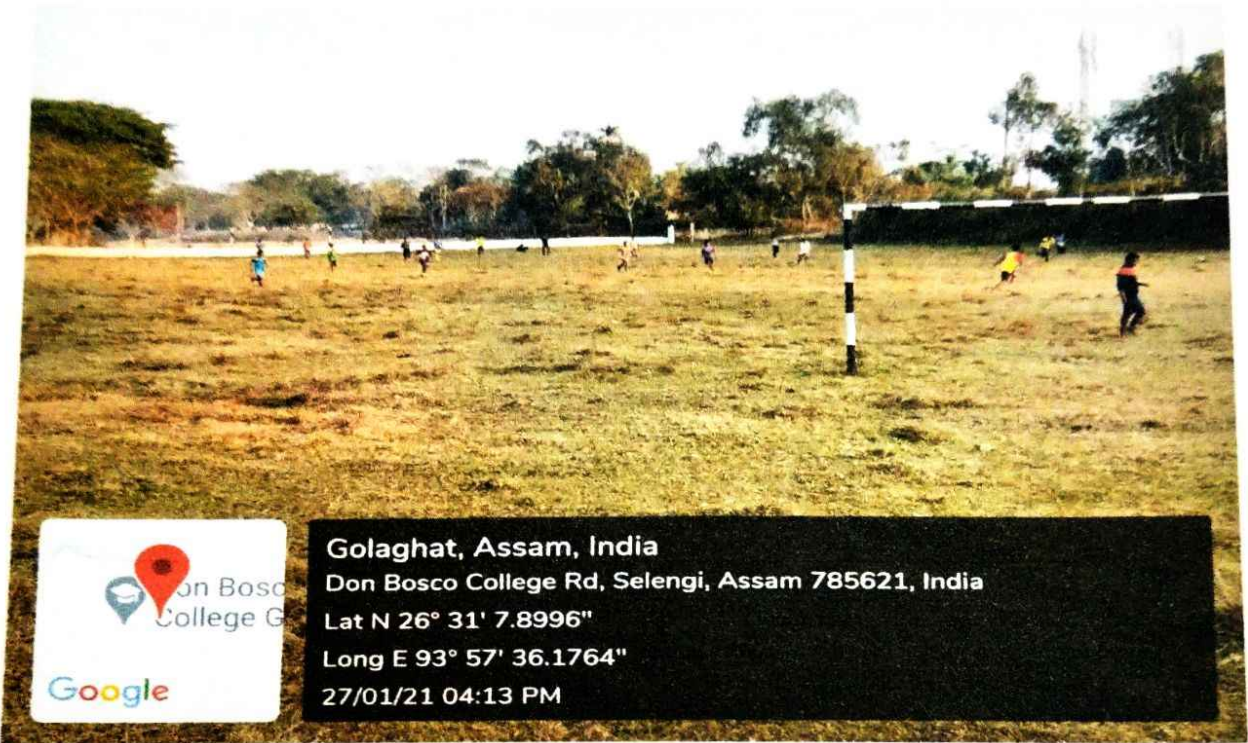

Ref No
PLAYGROUND

Date:

Golaghat, Assam, India
Don Bosco College Rd, Selengi, Assam 785621, India
Lat N 26° 31' 7.8996"
Long E 93° 57' 36.1764"
27/01/21 04:13 PM

VOLLEYBALL FIELD

Golaghat, Assam, India
Don Bosco College Rd, Selengi, Assam 785621, India
Lat N 26° 31' 6.8736"
Long E 93° 57' 30.5784"
27/01/21 03:41 PM