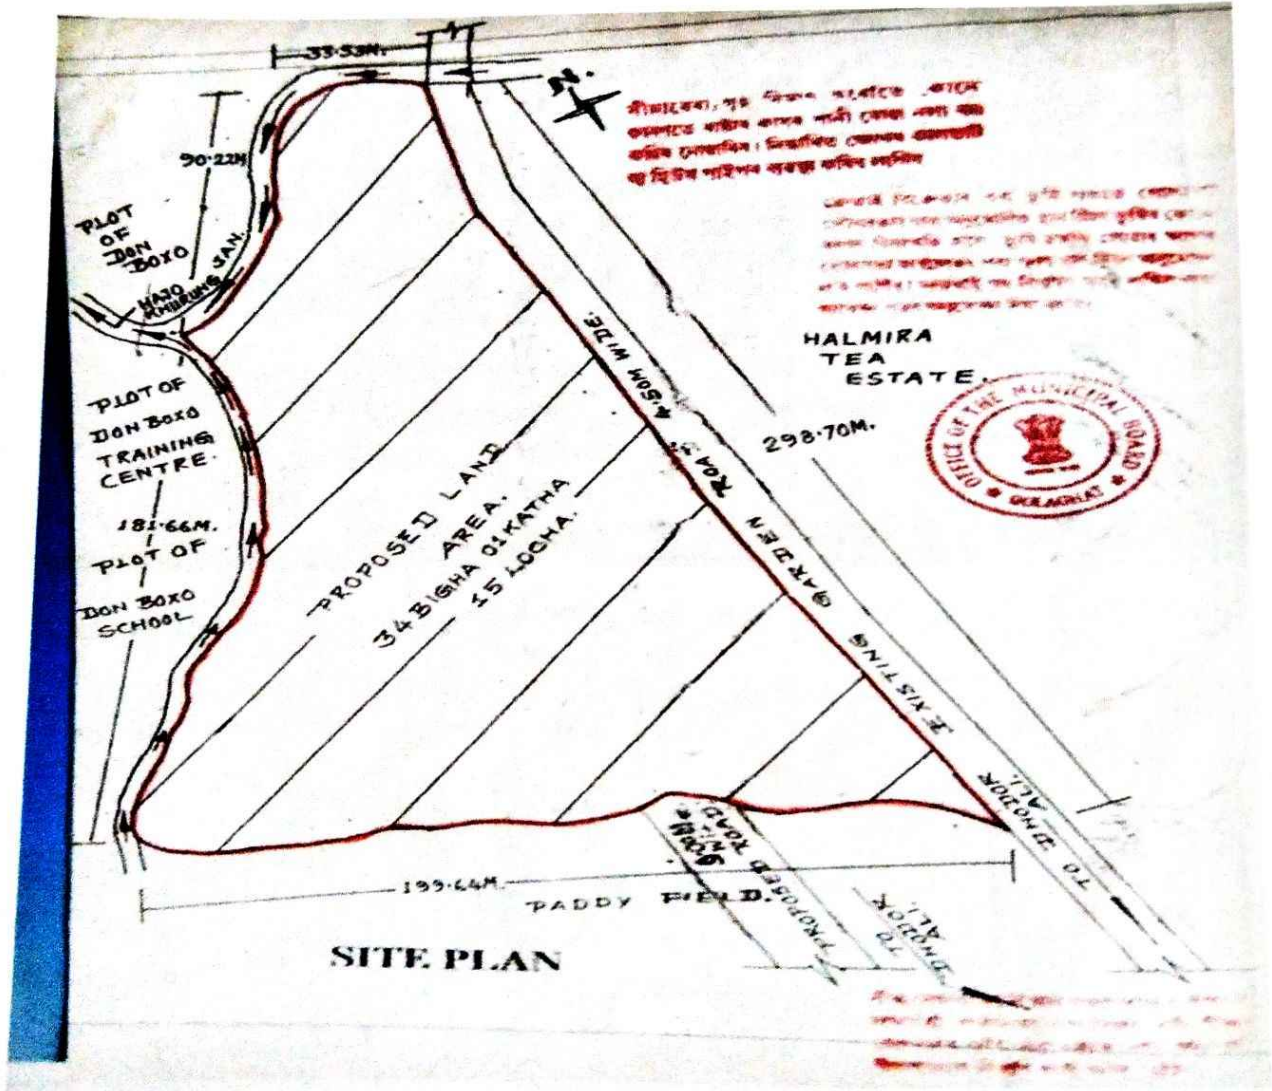

DON BOSCO COLLEGE

Dhodar Ali Road, Railway Gate No 3
P.O. Golaghat – 785 621
Assam

Phone: 9508989780
www.dbcgolaghat.com
dbcgolaghat@gmail.com

Ref No

Date:

LAND PATTA(MAP)

Kab
PRINCIPAL
Don Bosco College
Golaghat - 785621
Assam